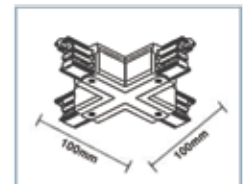

Réf.	DESCRIPTION	Dim. (M)	Finish	Pack	IP	EAN	Voltage
82031	Rail	1 M	Black	Box	20	3760173775231	220-240V
82032	Rail	2 M	Black	Box	20	3760173775248	220-240V
82033	Rail	3 M	Black	Box	20	3760173775255	220-240V
8213	Connector Rail Jonction	68x20 mm	Black	Box	20	3760173775286	220-240V
8223	Connector Rail Départ	65x32 mm	Black	Box	20	3760173775316	220-240V
8233	Connector Rail Fin	100x32 mm	Black	Box	20	3760173775347	220-240V
8243	Connector Rail Angle	61x61 mm	Black	Box	20	3760173775378	220-240V
8253	Kit de Suspension	2 M	Black	Box	/	3760173775408	/
8263	Connector Rail Forme X	100x100 mm	Black	Box	20	3760173775439	220-240V
8273	Connector Rail Forme T	100x66 mm	Black	Box	20	3760173775460	220-240V

Réf. 8263