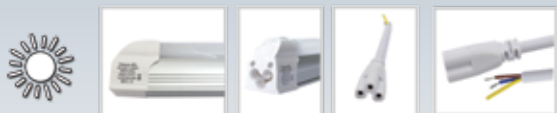

TUBE LED T5 - 10W

BOX

**NOUVEAUTE
2013**