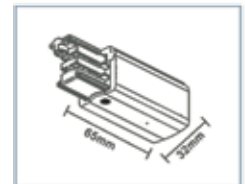

Réf.	DESCRIPTION	Dim. (M)	Finish	Pack	IP	EAN	Voltage
82021	Rail	1 M	White	Box	20	3760173775194	220-240V
82022	Rail	2 M	White	Box	20	3760173775200	220-240V
82023	Rail	3 M	White	Box	20	3760173775217	220-240V
8212	Connector Rail Jonction	68x20 mm	White	Box	20	3760173775279	220-240V
8222	Connector Rail Départ	65x32 mm	White	Box	20	3760173775309	220-240V
8232	Connector Rail Fin	100x32 mm	White	Box	20	3760173775330	220-240V
8242	Connector Rail Angle	61x61 mm	White	Box	20	3760173775361	220-240V
8252	Kit de Suspension	2 M	White	Box	/	3760173775392	/
8262	Connector Rail Forme X	100x100 mm	White	Box	20	3760173775422	220-240V
8272	Connector Rail Forme T	100x66 mm	White	Box	20	3760173775453	220-240V

Réf. 8222