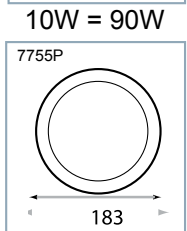

Réf.	Power	Perçage (mm)	Pack	Color	IP	IRC	EAN	Voltage	Finish
7755P	10W	Ø 156	Box	3000°K	54	> 80	3760173772766	230V	PVC

10W = 90W

CEILING LED - 270Ø15W

BOX