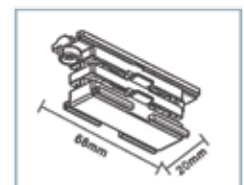

RAILS SPOT LED - BLANC/WHITE

BOX

Réf.	DESCRIPTION	Dim. (M)	Finish	Pack	IP	EAN	Voltage
82021	Rail	1 M	White	Box	20	3760173775194	220-240V
82022	Rail	2 M	White	Box	20	3760173775200	220-240V
82023	Rail	3 M	White	Box	20	3760173775217	220-240V
8212	Connector Rail Jonction	68x20 mm	White	Box	20	3760173775279	220-240V
8222	Connector Rail Départ	65x32 mm	White	Box	20	3760173775309	220-240V
8232	Connector Rail Fin	100x32 mm	White	Box	20	3760173775330	220-240V
8242	Connector Rail Angle	61x61 mm	White	Box	20	3760173775361	220-240V
8252	Kit de Suspension	2 M	White	Box	/	3760173775392	/
8262	Connector Rail Forme X	100x100 mm	White	Box	20	3760173775422	220-240V
8272	Connector Rail Forme T	100x66 mm	White	Box	20	3760173775453	220-240V

RAILS SPOT LED - NOIR/BLACK

BOX

Réf.	DESCRIPTION	Dim. (M)	Finish	Pack	IP	EAN	Voltage
82031	Rail	1 M	Black	Box	20	3760173775231	220-240V
82032	Rail	2 M	Black	Box	20	3760173775248	220-240V
82033	Rail	3 M	Black	Box	20	3760173775255	220-240V
8213	Connector Rail Jonction	68x20 mm	Black	Box	20	3760173775286	220-240V
8223	Connector Rail Départ	65x32 mm	Black	Box	20	3760173775316	220-240V
8233	Connector Rail Fin	100x32 mm	Black	Box	20	3760173775347	220-240V
8243	Connector Rail Angle	61x61 mm	Black	Box	20	3760173775378	220-240V
8253	Kit de Suspension	2 M	Black	Box	/	3760173775408	/
8263	Connector Rail Forme X	100x100 mm	Black	Box	20	3760173775439	220-240V
8273	Connector Rail Forme T	100x66 mm	Black	Box	20	3760173775460	220-240V

Réf. 8213