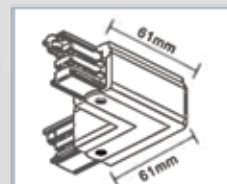

Réf.	DESCRIPTION	Dim.	Finish	Pack	IP	EAN	Voltage
82011	Rail	1 M	Silver	Box	20	3760173775156	220-240V
82012	Rail	2 M	Silver	Box	20	3760173775163	220-240V
82013	Rail	3 M	Silver	Box	20	3760173775170	220-240V
8211	Connector Rail Jonction	68x20 mm	Silver	Box	20	3760173775262	220-240V
8221	Connector Rail Départ	65x32 mm	Silver	Box	20	3760173775293	220-240V
8231	Connector Rail Fin	100x32 mm	Silver	Box	20	3760173775323	220-240V
8241	Connector Rail Angle	61x61 mm	Silver	Box	20	3760173775354	220-240V
8251	Kit de Suspension	2 M	Silver	Box	/	3760173775385	/
8261	Connector Rail Forme X	100x100 mm	Silver	Box	20	3760173775415	220-240V
8271	Connector Rail Forme T	100x66 mm	Silver	Box	20	3760173775446	220-240V

Réf. 8241