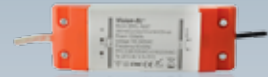

CEILING LED - 150X150 12W - WHITE

BOX

Alimentation include