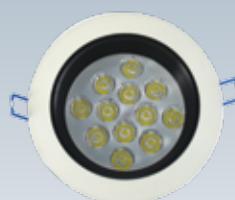

SPOT FIXE 12W + POWER SUPPLY

BOX