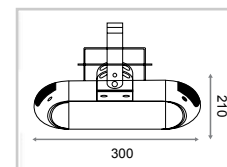

SPOTS TUNNEL

Garantie
Warranty
5 ans
years

SPOTS TUNNEL – 75W/100W/160W

160W

100W

75W

120°

50 000 heures

9012
11280 lumens

9011
7594 lumens

9010
5640 lumens

Réf.	Power	Pack	Color	IP	IRC	EAN	Voltage
9010	75W	Box	5500°K	65	>80	3760173774272	230 V

Réf.	Power	Pack	Color	IP	IRC	EAN	Voltage
9011	100W	Box	5500°K	65	>80	3760173774289	230 V

Réf.	Power	Pack	Color	IP	IRC	EAN	Voltage
9012	160W	Box	5500°K	65	>80	3760173774296	230 V