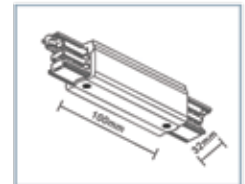

RAILS SPOT LED - BLANC/WHITE

BOX

Réf.	DESCRIPTION	Dim. (M)	Finish	Pack	IP	EAN	Voltage
82021	Rail	1 M	White	Box	20	3760173775194	220-240V
82022	Rail	2 M	White	Box	20	3760173775200	220-240V
82023	Rail	3 M	White	Box	20	3760173775217	220-240V
8212	Connector Rail Jonction	68x20 mm	White	Box	20	3760173775279	220-240V
8222	Connector Rail Départ	65x32 mm	White	Box	20	3760173775309	220-240V
8232	Connector Rail Fin	100x32 mm	White	Box	20	3760173775330	220-240V
8242	Connector Rail Angle	61x61 mm	White	Box	20	3760173775361	220-240V
8252	Kit de Suspension	2 M	White	Box	/	3760173775392	/
8262	Connector Rail Forme X	100x100 mm	White	Box	20	3760173775422	220-240V
8272	Connector Rail Forme T	100x66 mm	White	Box	20	3760173775453	220-240V

Réf. 8232

RAILS SPOT LED - NOIR/BLACK

BOX

Réf.	DESCRIPTION	Dim. (M)	Finish	Pack	IP	EAN	Voltage
82031	Rail	1 M	Black	Box	20	3760173775231	220-240V
82032	Rail	2 M	Black	Box	20	3760173775248	220-240V
82033	Rail	3 M	Black	Box	20	3760173775255	220-240V
8213	Connector Rail Jonction	68x20 mm	Black	Box	20	3760173775286	220-240V
8223	Connector Rail Départ	65x32 mm	Black	Box	20	3760173775316	220-240V
8233	Connector Rail Fin	100x32 mm	Black	Box	20	3760173775347	220-240V
8243	Connector Rail Angle	61x61 mm	Black	Box	20	3760173775378	220-240V
8253	Kit de Suspension	2 M	Black	Box	/	3760173775408	/
8263	Connector Rail Forme X	100x100 mm	Black	Box	20	3760173775439	220-240V
8273	Connector Rail Forme T	100x66 mm	Black	Box	20	3760173775460	220-240V