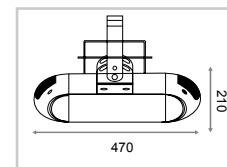

SPOTS TUNNEL

Garantie
Warranty
5 ans
years

SPOTS TUNNEL – 75W/100W/160W

160W

100W

75W

120°

50 000 heures

9012
11280 lumens

9011
7594 lumens

9010
5640 lumens

Réf.	Power	Pack	Color	IP	IRC	EAN	Voltage
9010	75W	Box	5500°K	65	>80	3760173774272	230 V

Réf.	Power	Pack	Color	IP	IRC	EAN	Voltage
9011	100W	Box	5500°K	65	>80	3760173774289	230 V

Réf.	Power	Pack	Color	IP	IRC	EAN	Voltage
9012	160W	Box	5500°K	65	>80	3760173774296	230 V