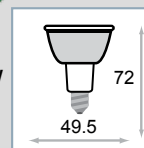

Réf.	Socket	Power	Pack	Dimmable	Lumens	Color	IRC	EAN	Voltage
7830	E14	4W	Blister	No	360	3000°K	> 80	3760173775477	230V

4W = 40W