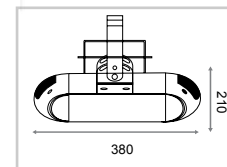

SPOTS TUNNEL

Garantie
Warranty
5 ans
years

SPOTS TUNNEL – 75W/100W/160W

160W

100W

75W

120°

50 000 heures

9012
11280 lumens

9011
7594 lumens

9010
5640 lumens

Réf.	Power	Pack	Color	IP	IRC	EAN	Voltage
9010	75W	Box	5500°K	65	>80	3760173774272	230 V

Réf.	Power	Pack	Color	IP	IRC	EAN	Voltage
9011	100W	Box	5500°K	65	>80	3760173774289	230 V

Réf.	Power	Pack	Color	IP	IRC	EAN	Voltage
9012	160W	Box	5500°K	65	>80	3760173774296	230 V