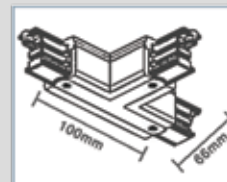

SPOT LED-14W

BOX

NOUVEAUTE 2013

Finition Extérieure
Noir ou Alu

14W

60°

50 000 heures

7780-7782 1080 lumens

7781-7783 1030 lumens

Réf.	Power	Dim. (mm)	Finish	Pack	Color	IRC	IP	EAN	Voltage
7780	14W	177 x 157	Noir	Box	6400°K	> 80	50	3760173772773	230V
7781	14W	177x 157	Noir	Box	3100°K	> 80	50	3760173772780	230V

Réf.	Power	Dim. (mm)	Finish	Pack	Color	IRC	IP	EAN	Voltage
7782	14W	177 x 157	Alu	Box	6400°K	> 80	50	3760173772797	230V
7783	14W	177 x 157	Alu	Box	3100°K	> 80	50	3760173772803	230V

14W = 120W

RAILS SPOT LED-GRIS/SILVER

BOX

NOUVEAUTE 2013

Réf.	DESCRIPTION	Dim.	Finish	Pack	IP	EAN	Voltage
82011	Rail	1 M	Silver	Box	20	3760173775156	220-240V
82012	Rail	2 M	Silver	Box	20	3760173775163	220-240V
82013	Rail	3 M	Silver	Box	20	3760173775170	220-240V
8211	Connector Rail Jonction	68x20 mm	Silver	Box	20	3760173775262	220-240V
8221	Connector Rail Départ	65x32 mm	Silver	Box	20	3760173775293	220-240V
8231	Connector Rail Fin	100x32 mm	Silver	Box	20	3760173775323	220-240V
8241	Connector Rail Angle	61x61 mm	Silver	Box	20	3760173775354	220-240V
8251	Kit de Suspension	2 M	Silver	Box	/	3760173775385	/
8261	Connector Rail Forme X	100x100 mm	Silver	Box	20	3760173775415	220-240V
8271	Connector Rail Forme T	100x66 mm	Silver	Box	20	3760173775446	220-240V

Réf. 8271